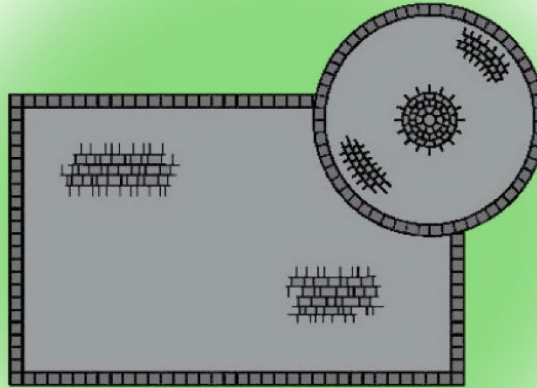

Patio Option: D

Description: Rectangular patio with a circle patio attached to one of the corners and a complete border course

Rectangle Dimensions: 12'x 18'

Circle Diameter: 10'

Approx. Sq Ft: 275-300

Paver Type: Belgard® Dublin Cobble

Paver Color: Silex Blend

Pattern: Running Bond/Circular

Border Type: Belgard® London Cobble 6"x 9"

Includes:

- Excavation of proposed area
- 6-8" machine compacted crushed stone base
- 1" crushed stone setting bed
- Delivery and installation of pavers
- Installation of brick stop edging
- Use of polymeric sand to fill joints

Starting Price:

$8,810.00

Belgard® Dublin Cobble (Silex Blend)