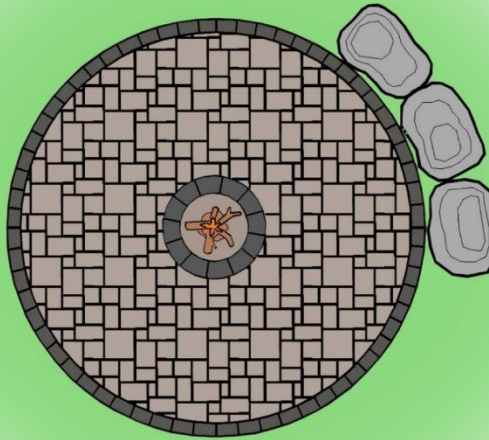

20' Paver Patio with Fire Pit & Boulders

Description: Circular paver patio with a border course as well as fire pit and seat boulders along the edge of the patio

Approx. Diameter: 20'

Approx. Sq Ft: 300-315

Paver Type: Belgard® Lafitt Rustic Slab

Paver Color: Silex Blend

Pattern: Modular

Border Type: Belgard® London Cobble 6" x 9"

Fire Pit: Rosetta – Belvedere Fire Pit Kit

Fuel Type: Wood Burning

Includes:

- Excavation of proposed area
- 6-8" machine compacted crushed stone base
- 1" crushed stone setting bed
- Installing a fire pit kit on the proposed patio
- Placing (3) natural shaped seat boulders along the side of the patio
- Delivery and installation of pavers
- Installation of brick stop edging
- Use of polymeric sand to fill joints

Starting Price:
$11,960.00

Rosetta - Belvedere Fire Pit Kit