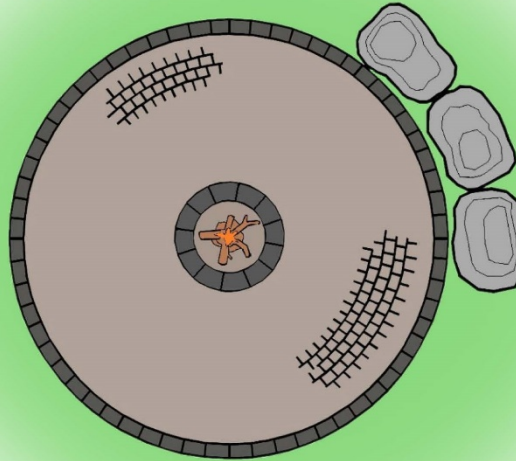

20' Paver Patio with Fire Pit & Boulders

Description: Circular paver patio with a border course as well as fire pit and seat boulders along the edge of the patio

Approx. Diameter: 20'

Approx. Sq Ft: 300-315

Paver Type: Belgard® Dublin Cobble

Paver Color: Silex Blend

Pattern: Running Bond/Circular

Border Type: Belgard® London Cobble 6"x 9"

Fire Pit: Rosetta – Belvedere Fire Pit Kit

Fuel Type: Wood Burning

Includes:

- Excavation of proposed area
- 6-8" machine compacted crushed stone base
- 1" crushed stone setting bed
- Installing a fire pit kit on the proposed patio
- Placing (3) natural shaped seat boulders along the side of the patio
- Delivery and installation of pavers
- Installation of brick stop edging
- Use of polymeric sand to fill joints

Starting Price:
$10,370.00

Rosetta - Belvedere Fire Pit Kit