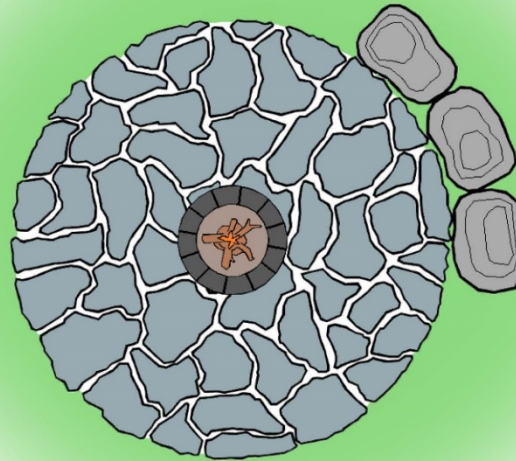

20' Irr. Bluestone Patio with Fire Pit & Boulders

Description: Circular irregular bluestone patio with a fire pit and seat boulders along the edge of the patio

Approx. Diameter: 20'

Approx. Sq Ft: 300-315

Fire Pit: Rosetta – Belvedere Fire Pit Kit

Fuel Type: Wood Burning

Includes:

- Excavation of proposed area
- 6-8" machine compacted crushed stone base
- 1" crushed stone setting bed
- Installing a fire pit kit on the proposed patio as discussed
- Placing (3) natural shaped seat boulders along the side of the patio
- Delivery and installation of 1.5" thick PA Bluestone flagging with cut natural shape seams
- Installation of brick stop edging
- Use of polymeric sand to fill joints

Starting Price:
$14,010.00