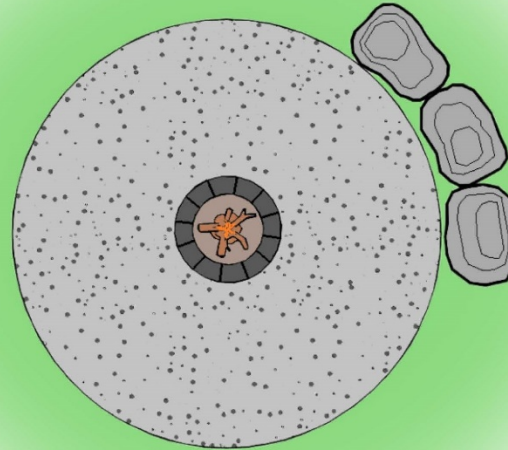

20' Gravel Patio with Fire Pit & Boulders

Description: Circular gravel area with a fire pit in the center and seat boulders along the edge of the stone

Approx. Diameter: 20'

Approx. Sq Ft: 300-315

Fire Pit: Rosetta – Belvedere Fire Pit Kit

Fuel Type: Wood Burning

Includes:

- Excavation of proposed area
- Installing approx. 6-8" of crushed stone
- Installation of brick stop edging to retain the stone
- Delivery and installation of the fire pit kit as described
- Placing (3) natural shaped seat boulders along the side of the stone

Starting Price:
$4,600.00