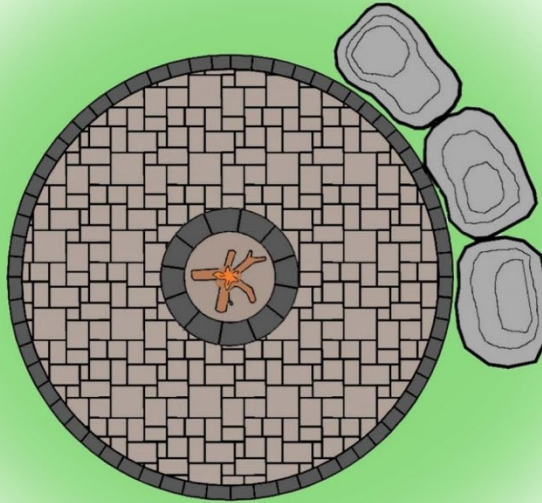

16' Paver Patio with Fire Pit & Boulders

Description: Circular paver patio with a border course as well as fire pit and seat boulders along the edge of the patio

Approx. Diameter: 16'

Approx. Sq Ft: 190-200

Paver Type: Belgard® Lafitt Rustic Slab

Paver Color: Silex Blend

Pattern: Modular

Border Type: Belgard® London Cobble 6"x 9"

Fire Pit: Rosetta – Belvedere Fire Pit Kit

Fuel Type: Wood Burning

Includes:

- Excavation of proposed area
- 6-8" machine compacted crushed stone base
- 1" crushed stone setting bed
- Installing a fire pit kit on the proposed patio
- Placing (3) natural shaped seat boulders along the side of the patio
- Delivery and installation of pavers
- Installation of brick stop edging
- Use of polymeric sand to fill joints

Starting Price:
\$8,260.00

Rosetta - Belvedere Fire Pit Kit

GRASSHOPPER GARDENS, INC.
318 MOTT ROAD - PO BOX 124
GANSEVOORT, NY 12831
OFFICE: (518) 793-9623
www.grasshoppergardens.com