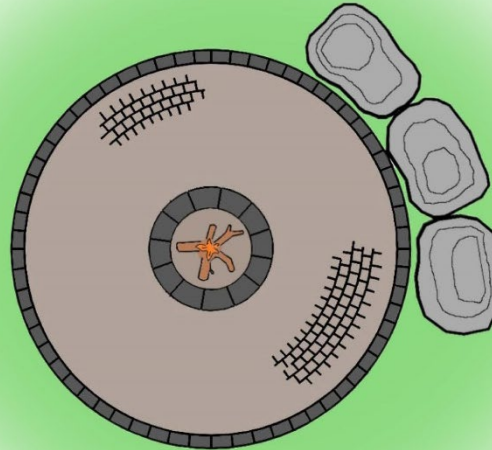

16' Paver Patio with Fire Pit & Boulders

Description: Circular paver patio with a border course as well as fire pit and seat boulders along the edge of the patio

Approx. Diameter: 16'

Approx. Sq Ft: 190-200

Paver Type: Belgard® Dublin Cobble

Paver Color: Silex Blend

Pattern: Running Bond/Circular

Border Type: Belgard® London Cobble 6"x 9"

Fire Pit: Rosetta – Belvedere Fire Pit Kit

Fuel Type: Wood Burning

Includes:

- Excavation of proposed area
- 6-8" machine compacted crushed stone base
- 1" crushed stone setting bed
- Installing a fire pit kit on the proposed patio
- Placing (3) natural shaped seat boulders along the side of the patio
- Delivery and installation of pavers
- Installation of brick stop edging
- Use of polymeric sand to fill joints

Starting Price:
$7,800.00

Rosetta - Belvedere Fire Pit Kit