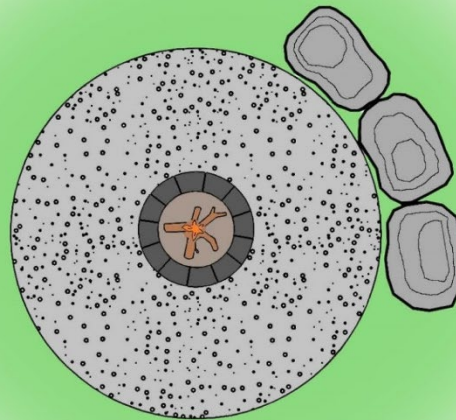

16' Gravel Patio with Fire Pit & Boulders

Description: Circular gravel area with a fire pit in the center and seat boulders along the edge of the stone

Approx. Diameter: 16'

Approx. Sq Ft: 190-200

Fire Pit: Rosetta – Belvedere Fire Pit Kit

Fuel Type: Wood Burning

Includes:

- Excavation of proposed area
- Installing approx. 6-8" of crushed stone
- Installation of brick stop edging to retain the stone
- Delivery and installation of the fire pit kit as described
- Placing (3) natural shaped seat boulders along the side of the stone

Starting Price:
$4,240.00